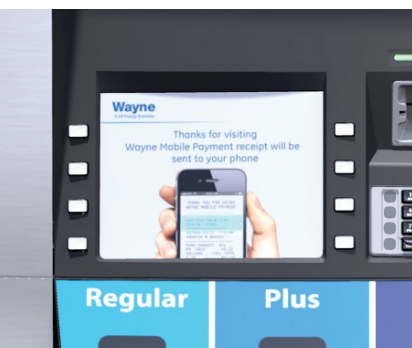

CAPABILITY

Advanced technology that drives profit.

It's important that any piece of technology you bring into your operation is compatible with your surrounding infrastructure and the way you want to do business. That's especially important with new fuel dispensers because they need to integrate directly with your operation.

Ovation² fuel dispensers offer industry-leading “under-the-hood” technologies including a choice of meters to best match your fuel demands, flexible alternative fuel solutions, and a range of payment solutions to meet your current and future needs. You also have the choice of a variety of high-end media capabilities and other customer interactive features — all designed to help drive customers from the pump and into your store. So regardless of the specific needs of your operation, Ovation² can be tailored to fit the exacting standards of your forecourt.